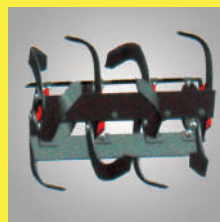

Eligible for Subsidy | Tested by FMTTI | 300+ Dealer Network

Service Helpline No.: 9163220000 | www.shrachiagrimech.com

SPECIFICATIONS

Model	100G PETROL POWER WEEDER
Engine Model	270G Engine
Engine type	Single Cylinder , Vertical, 4-Stroke, Air Cooled, Petrol Engine
Engine Power	5.5 HP@3600 RPM
No. of Gear Speed	2 Forward & 1 Reverse
Mode of Transmission	Gear Transmission (PTO Drive)
No. of Blades	18/24/32 Adjustable
Weight	105 kg
Acre/Hr	0.2-0.3
Fuel Consumption	0.75 (Litre/ Hr)
Working Depth	6"- 8"
Working Width	Upto 3.5 Feet

POWER WEEDER APPLICATIONS

Steel Wheel

Paddy Wheel

Ditcher

Single Plough

Spike Blades

Wet Land Blades

Water Pump