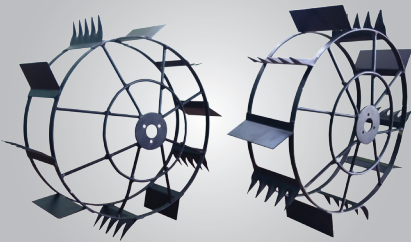

APNI ZAMEEN APNI MACHINE

TECHNICAL SPECIFICATION

Type	Self Propelled Walk behind type
Weight (in KG)	18 kg
Type of engine	Petrol/2 stroke
Engine capacity	43 cc
Engine	2HP@7000 RPM
Fuel Tank capacity	1.2 Liter
Type of lubrication	Petrol mixed with 2T in 30:1 Ratio
Type of gearbox	Single speed worm gear box
Wheel	Weeding wheel (12inch)

Blade/tyne	12 (6+6)
Diameter of weeding rotor	0.98 ft (30 cm)
Type of blade	L type
Weeding width	3.9 – 5.9 ft (120 – 180 cm)
Rotary speed	150 - 175 RPM
Suitable row spacing	7.87–11.81 in (20 to 30 cm)
Type of float	Single float
Field efficiency	1-2 acre/ Day / (8 Hours/Day)
Fuel consumption	0.85 Liter/Hr

ACCESSORIES

Weeding Wheel